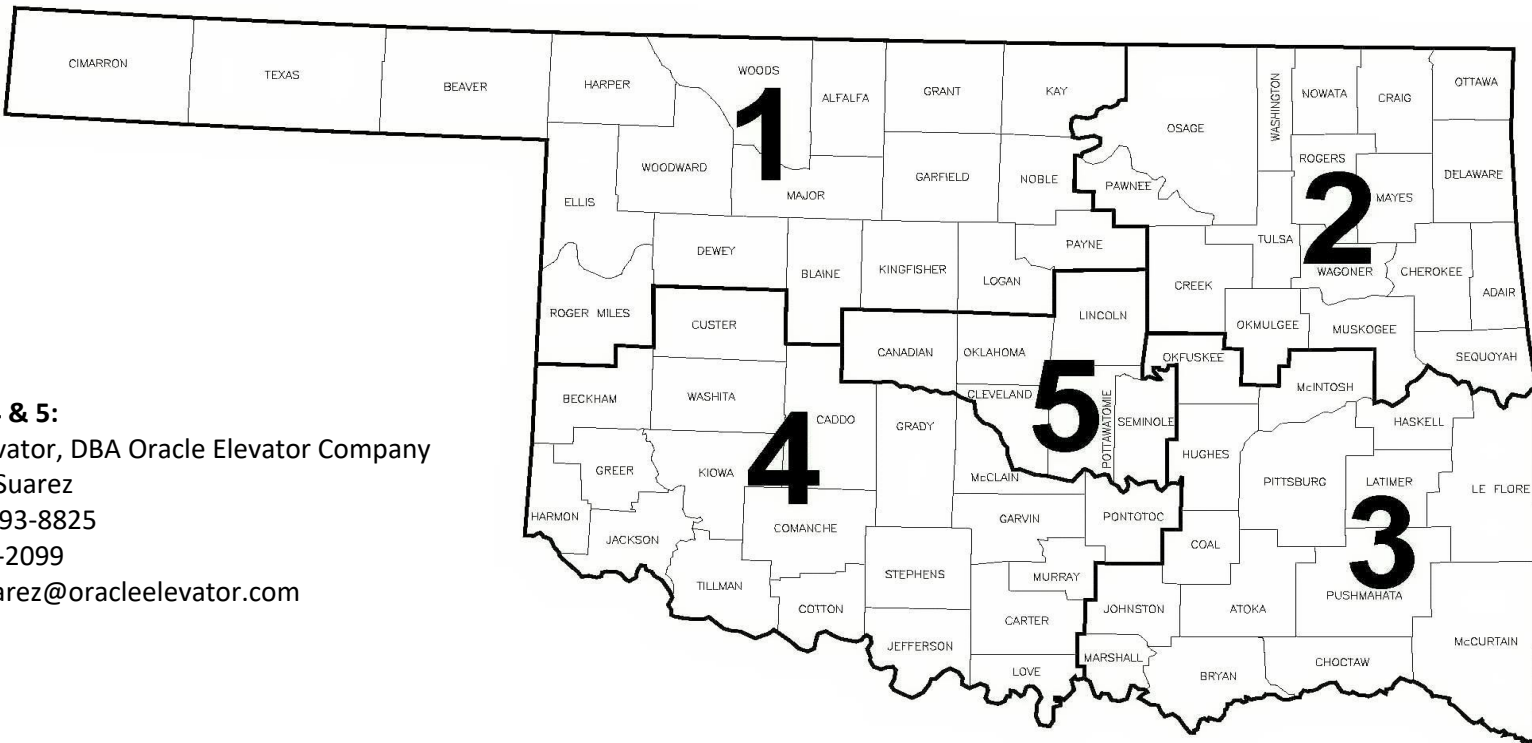

# State of Oklahoma by County Elevator Maintenance Areas

**Areas 1, 2, 3, 4 & 5:**  
Southwest Elevator, DBA Oracle Elevator Company  
Contact: John Suarez  
Phone: (972) 293-8825  
Cell: (214) 837-2099  
Email: [john.suarez@oracleelevator.com](mailto:john.suarez@oracleelevator.com)